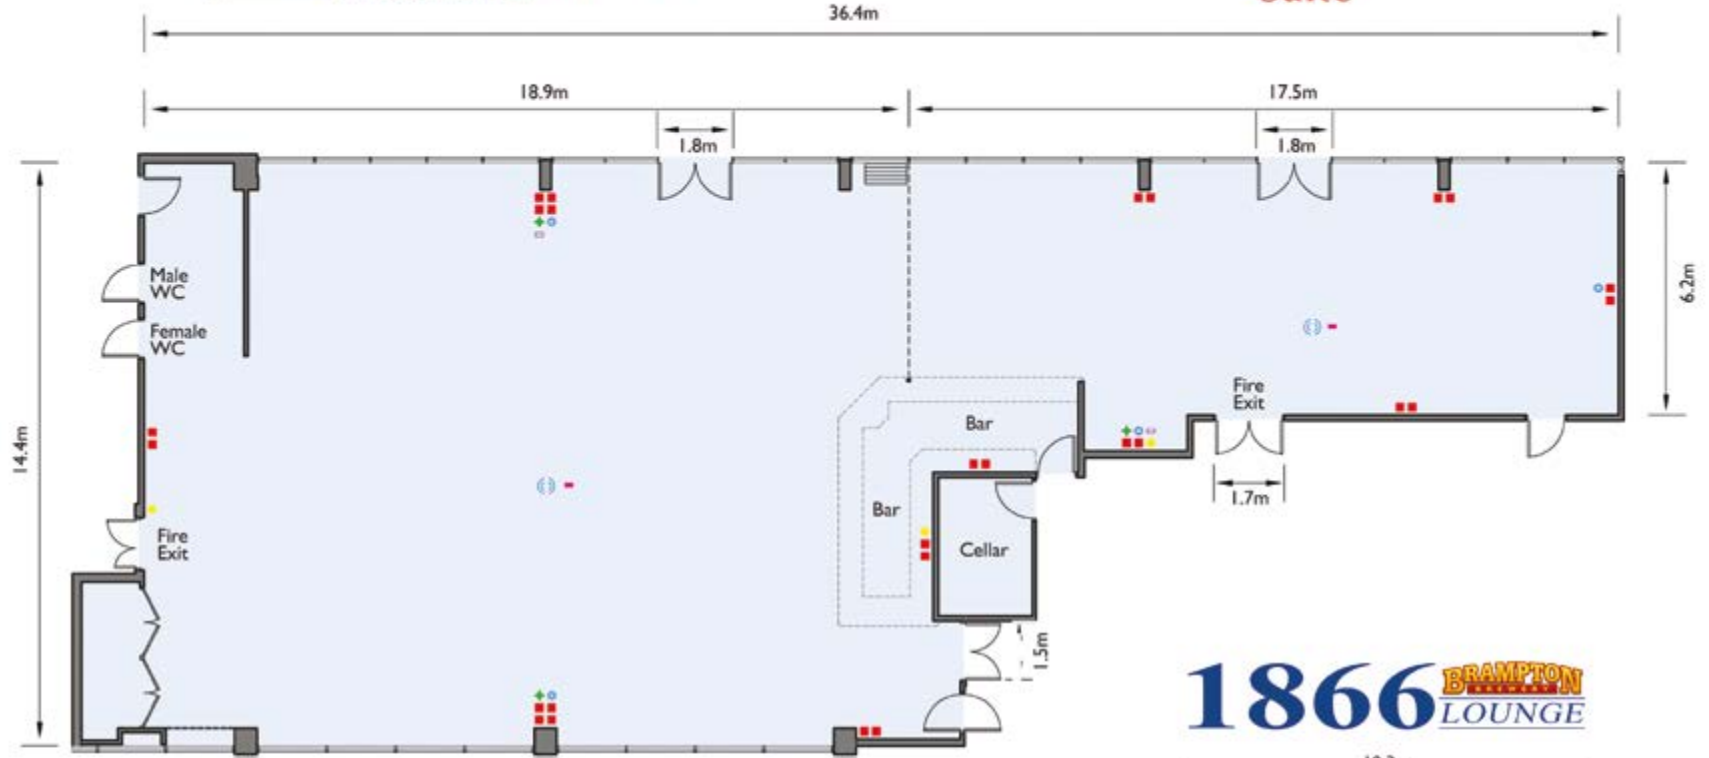

sbk **theSpares**
itsolutions restaurant

National
Windscreens
**Vice Presidents
Suite**

1866 BRAMPTON
LOUNGE

KEY

- 13 Amp Socket
- Telephone Point
- ▲ Aerial Socket
- ◆ Microphone Point
- Wired Broadband
- ⊕ WiFi Broadband
- Screen
- Three Phase

NB

All floor plans, socket positions, telephone points etc are for guidance only and are subjects to change.

TECHNIQUE STADIUM
ROOM PLANS