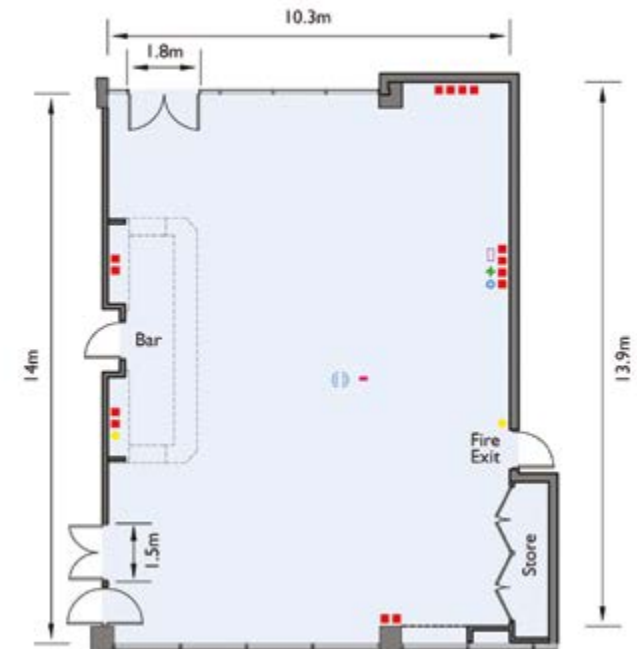

sbk **theSpares**
itsolutions restaurant

National
Windscreens
**Vice Presidents
Suite**

1866 BRAMPTON
LOUNGE

KEY

- 13 Amp Socket
- Telephone Point
- ▲ Aerial Socket
- ◆ Microphone Point
- Wired Broadband
- ⊕ WiFi Broadband
- Screen
- Three Phase

NB

All floor plans, socket positions, telephone points etc are for guidance only and are subjects to change.

TECHNIQUE STADIUM
ROOM PLANS