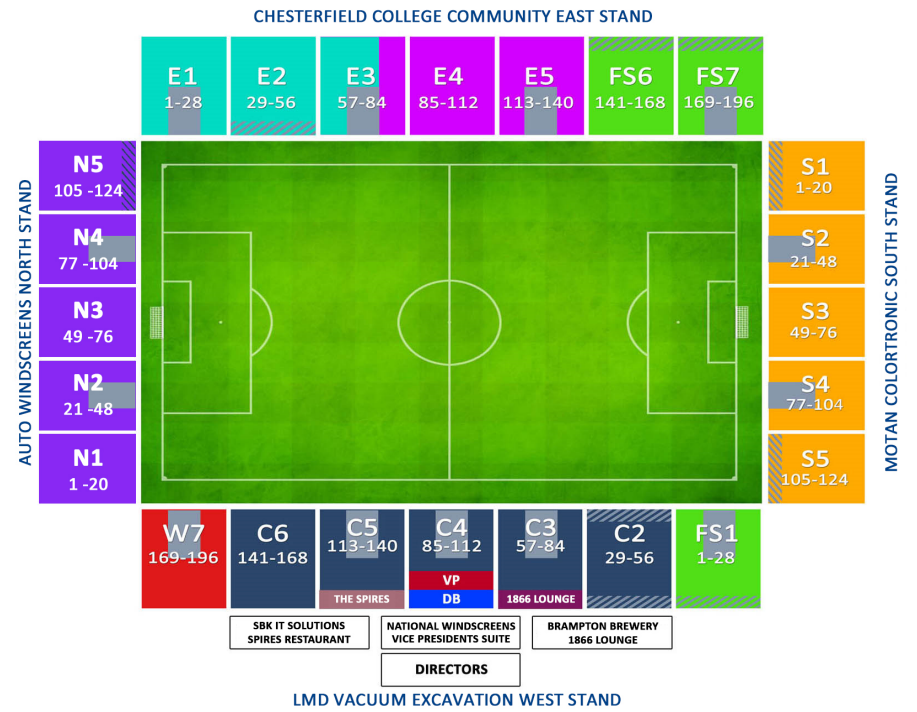

### EARLY BIRD RENEWAL

	LMD VACUUM EXCAVATION WEST STAND			CHESTERFIELD COLLEGE COMMUNITY EAST STAND		MOTAN COLORTRONIC SOUTH STAND	AUTO WINDSCREENS NORTH STAND
	C2-C6	W7	FAMILY FS1	E3-E5	FAMILY FS6/7	ALL	ALL
ADULT	£475	£450	£395	£465	£395	£390	£375
66+	£405	£380	£315	£395	£315	£290	£290
17-21	£265	£235	£215	£255	£215	£215	£210
14-16	£150	£140	£113	£140	£113	£125	£113
13 & UNDER	£125	£115	£88	£115	£88	£100	£88

### EARLY BIRD

ADULT	£495	£470	£415	£485	£415	£410	£395
66+	£425	£400	£335	£415	£335	£310	£310
17-21	£285	£255	£235	£275	£235	£235	£230
14-16	£170	£160	£133	£160	£133	£145	£133
13 & UNDER	£145	£135	£108	£135	£108	£120	£108